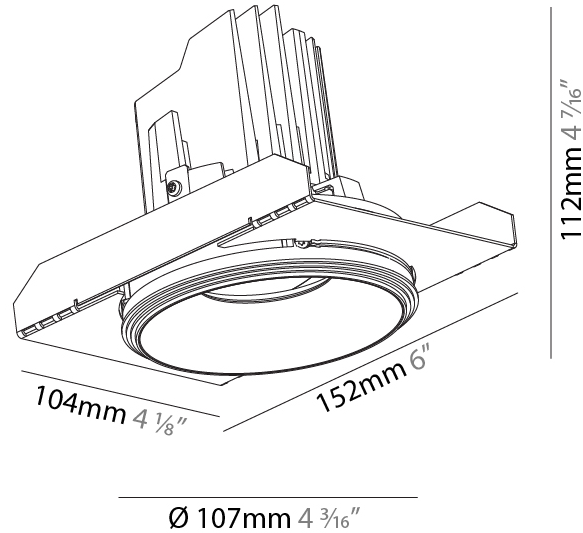

#### PHYSICAL

Shape: Round  
 Diameter (mm): 107  
 Diameter (in): 4 3/16  
 Height (mm): 112  
 Height (in): 4 7/16  
 Ceiling Thickness (mm): 10 / 12.5 / 15 / 25  
 Ceiling Thickness (in): 3/8 or 1/2 or 9/16 or 1  
 Min. Recessing Depth (mm): 130  
 Min. Recessing Depth (in): 5 1/8  
 Light Distribution: Adjustable / Downlight  
 Weight (kg): 0.609  
 Weight (lbs): 1.34  
 Fixture Finish: SSR / BKV / CWI / CRY / HAB / UFT / ITA / RUA / FTG / MYG / LOD / PUS / FRO / FUP / KIA / POP / BLS / SPG / MEY / GOH / GUM / CHC / COM / ABZ / JAG / OBR / MOS / ROR  
 Fixture Material: Aluminum Die Cast  
 Cut-out Measurements:  $\square$  111mm / 4 3/8"  
 Upon Request: Unique Ceiling Thickness

#### OPTICAL

Reflector: 20 / 40 / 60  
 Adjustability: Rotational 355°; Tilt 10°  
 Upon Request: Special Beam Angles

#### RATINGS AND CERTIFICATIONS

Certified By: Certified for North American Standards  
 IP rating: IP20

111mm 4 3/16"	130mm 5 1/8"	10   12 1/2   15   25mm 3/8"   1/2"   9/16"   1"	10°	355°		
A						

### PHYSICAL

Shape: Round  
 Diameter (mm): 107  
 Diameter (in): 4 3/16  
 Height (mm): 112  
 Height (in): 4 7/16  
 Min. Recessing Depth (mm): 130  
 Min. Recessing Depth (in): 5 1/8  
 Light Distribution: Adjustable / Downlight  
 Weight (kg): 0.46  
 Weight (lbs): 1.01  
 Fixture Finish: [SSR / BKV / CWI / CRY / HAB / UFT / ITA / RUA / FTG / MYG / LOD / PUS / FRO / FUP / KIA / POP / BLS / SPG / MEY / GOH / GUM / CHC / COM / ABZ / JAG / OBR / MOS / ROR](#)  
 Fixture Material: Aluminum Die Cast  
 Cut-out Measurements: 98mm / 3 7/8"