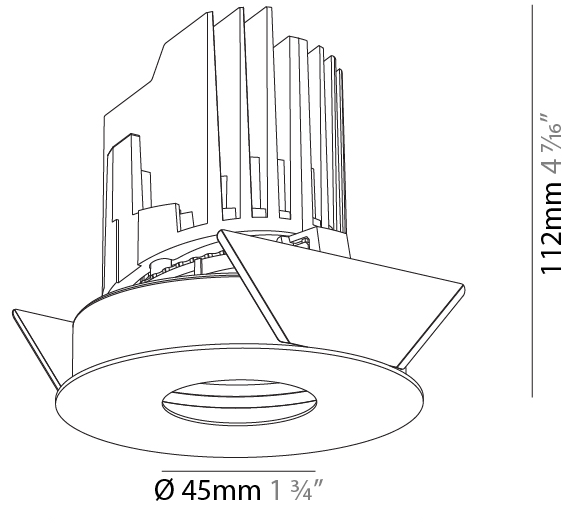

GENERAL

Series: Bioniq
Subseries: Bioniq Round Pinhole
Brand: Prolicht
Division: Architectural
Mounting Type: Recessed
Mounting Location: Ceiling
Subcategory: Downlight

PHYSICAL

Shape: Round
Diameter (mm): 107
Diameter (in): 4 3/16
Height (mm): 112
Height (in): 4 7/16
Ceiling Thickness (mm): 10 / 12.5 / 15
Ceiling Thickness (in): 3/8 or 1/2 or 9/16
Min. Recessing Depth (mm): 130
Min. Recessing Depth (in): 5 1/8
Light Distribution: Adjustable / Downlight
Weight (kg): 0.456
Weight (lbs): 1
Fixture Finish: SSR / BKV / CWI / CRY / HAB / UFT / ITA / RUA / FTG / MYG / LOD / PUS / FRO / FUP / KIA / POP / BLS / SPG / MEY / GOH / GUM / CHC / COM / ABZ / JAG / OBR / MOS / ROR
Fixture Material: Aluminum Die Cast
Cut-out Measurements: 98mm / 3 7/8"

ELECTRICAL

Lamp Type: LED (Zhaga Standard)
Total Output Wattage (W): 15
Dimming: Dali Dimming
Driver Included: No
Driver Location: Recessed Housing
Driver Type: Constant Current - 120Vac
Housing: See components
Input Voltage (V): 120
Constant Current (MA): 350

LED

Number of LEDs: 1
Color Temperature (°K): Warm Dim
Max. Delivered Lumen (lm): 760
Nominal Lumen (lm): 1140
CRI: >90 CRI
Lamp Life (hrs): 50000

OPTICAL

Reflector: 20 / 40 / 60
Adjustability: Rotational 355°, Tilt 30°

RATINGS AND CERTIFICATIONS

Certified By: Certified for North American Standards
IP rating: IP20

PROJECT	_____
TYPE	_____
SPECIFIER	_____
QUANTITY	_____
DATE	_____