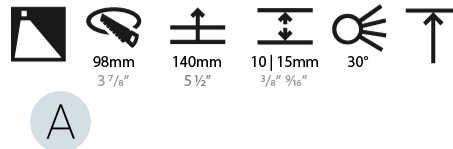

A35549-

base number Reflector
Options

1. To build a product code in our configurator select the specify button on the base model # product page
2. To build a manual product code on this datasheet choose from the options listed below in blue font and add the suffix to the base model #

GENERAL

Series: Bioniq
Subseries: Bioniq Round Wallwash
Brand: Prolicht
Division: Architectural
Mounting Type: Recessed
Mounting Location: Ceiling
Subcategory: Downlight

PHYSICAL

Shape: Round
Diameter (mm): 107
Diameter (in): 4 3/16
Height (mm): 118
Height (in): 4 5/8
Ceiling Thickness (mm): 10 / 12.5 / 15
Ceiling Thickness (in): 3/8 or 1/2 or 9/16
Min. Recessing Depth (mm): 140
Min. Recessing Depth (in): 5 1/2
Light Distribution: Adjustable / Asymmetric
Weight (kg): 0.456
Weight (lbs): 1
Fixture Finish: Chrome
Fixture Material: Aluminum Die Cast
Cut-out Measurements: 98mm / 3 7/8"

ELECTRICAL

Lamp Type: LED (Zhaga Standard)
Total Output Wattage (W): 15
Dimming: Dali Dimming
Driver Included: No
Driver Location: Recessed Housing
Driver Type: Constant Current - 120Vac
Housing: See components
Input Voltage (V): 120
Constant Current (MA): 350

LED

Number of LEDs: 1
Color Temperature (°K): Warm Dim
Max. Delivered Lumen (lm): 910
Nominal Lumen (lm): 1140
CRI: >90 CRI
Lamp Life (hrs): 50000

OPTICAL

Reflector: 20 / 40 / 60

RATINGS AND CERTIFICATIONS

Certified By: Certified for North American Standards
IP rating: IP20